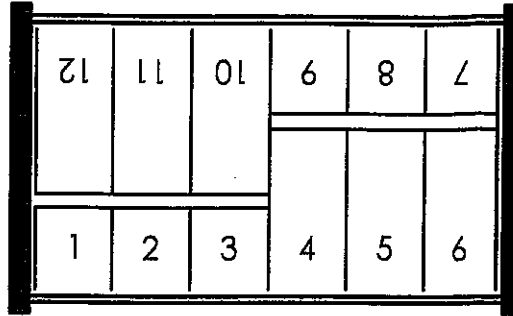

72 NICHE COLUMBARIUM
ST. PETER CATHOLIC CEMETERY
ELIZABETHTOWN, PA

ELEVATION 102

ELEVATION 101

S=SOLD