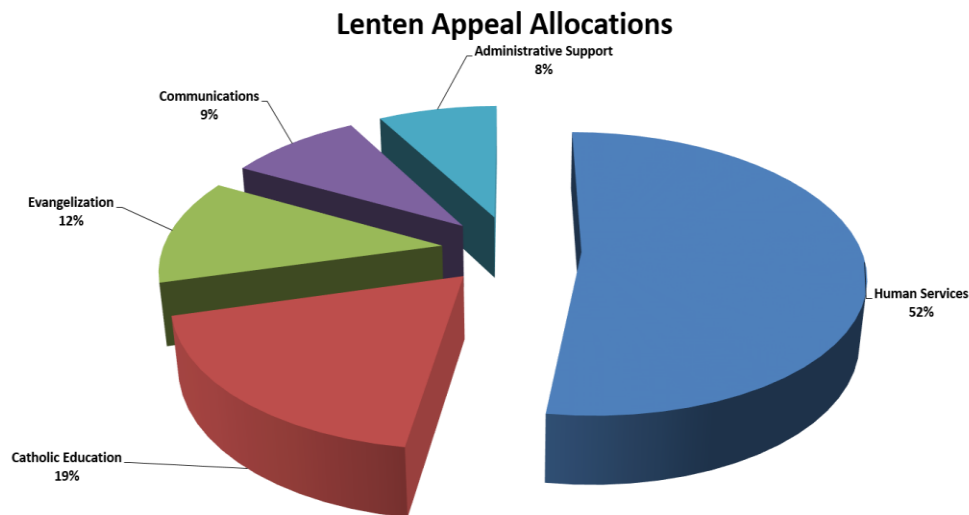

Financial Accountability

“For where your treasure is, there your heart will be also.” – Matthew 6:21

Our hearts are hurting and our faith is being tested during this trying time for the Church. We hear you. We are hurting with you. As we all strive to find healing, our commitment to transparency remains firm. We understand the struggle many of you are facing when it comes to financial support for the Church. We assure you that **contributions provided to your local parish are used for the operation of that parish and its missions**. Each parish in the Diocese operates as an independent Charitable Trust. Your financial gift is used for parish operating expenses, to provide materials for your school and religious education programs, to pay the salaries of parish staff, to support the various parish ministries and programs, and to help your fellow parishioners in need.

Your financial contributions **have not been used for survivor settlements** or the Diocese’s legal fees. We also make you this pledge – the **Diocese has not and will not pay for the legal fees of perpetrators of child abuse**. Your contributions to the Diocese have and will continue to be used to help the poor, care for the sick, give hope to the hopeless and spread the Gospel.